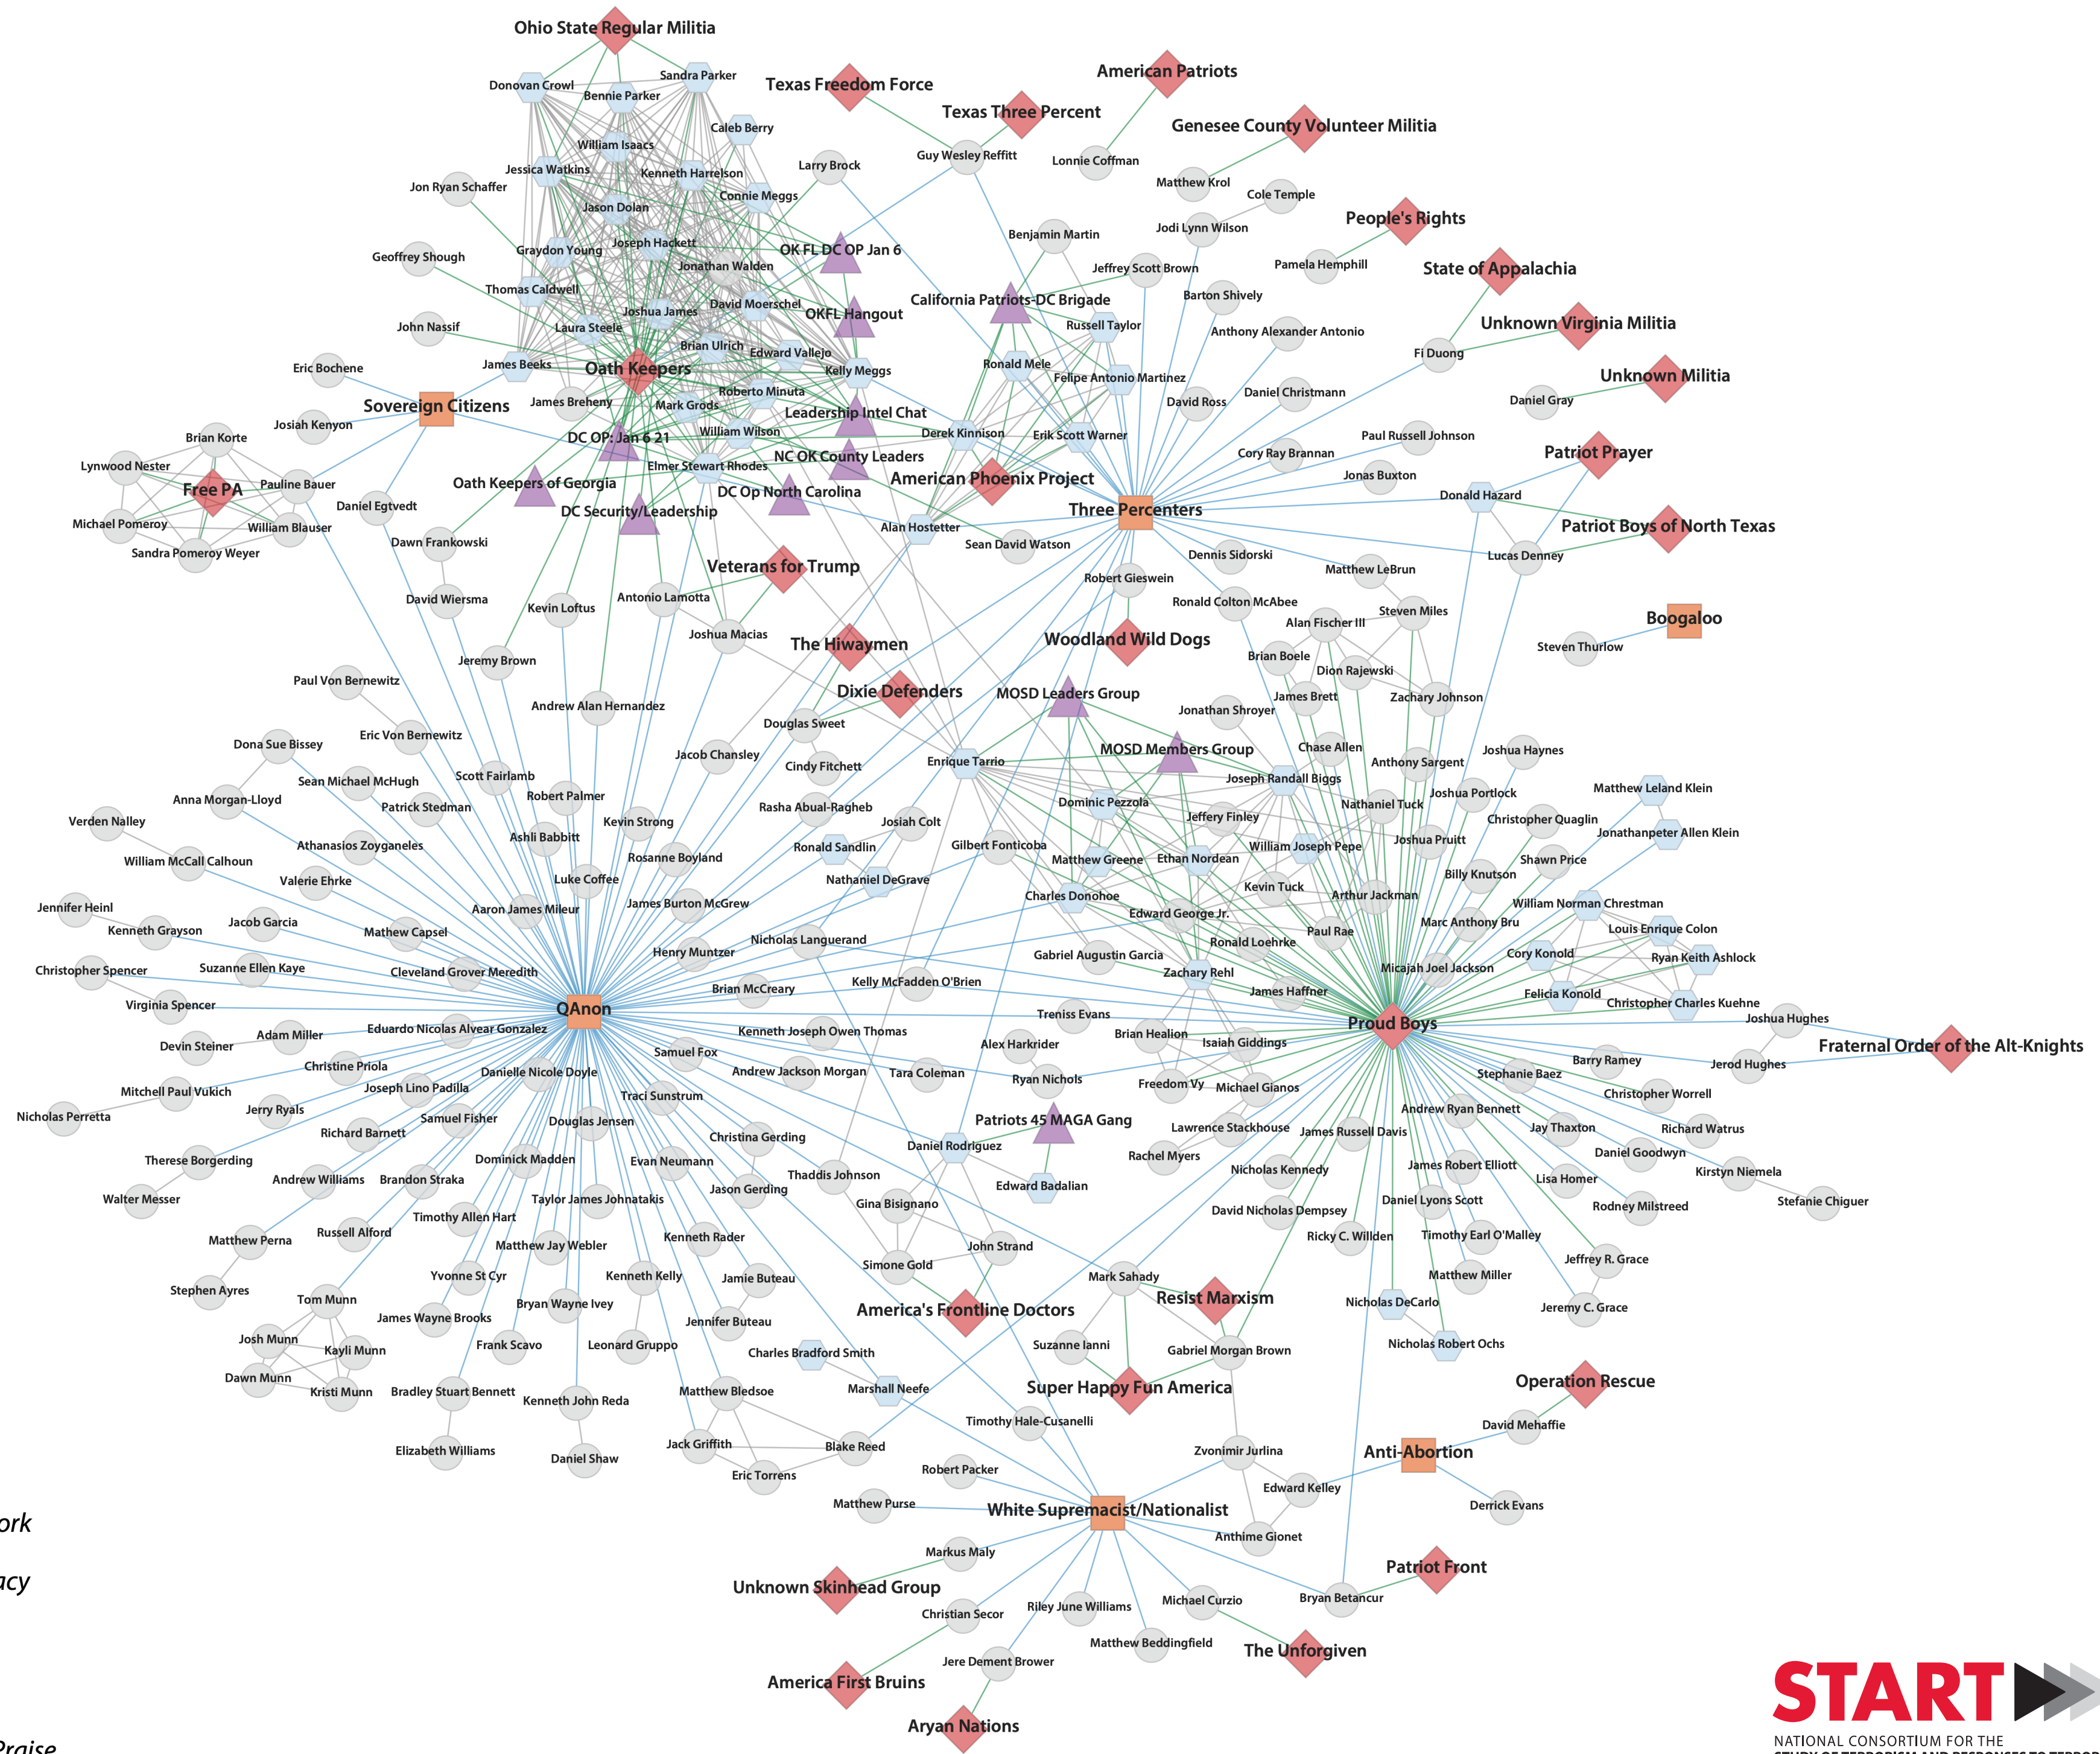

Extremist Group/Movement Affiliations of the J6 Capitol Rioters

- Legend**
- ◆ Group
 - Movement/Ideology
 - ▲ Communication Network
 - ⬡ Charged with Conspiracy
 - Defendant
 - Member
 - Self-Affiliation/Public Praise
 - Relationship Prior to January 6

START Researchers: Michael Jensen, Elizabeth Yates, Sheehan Kane